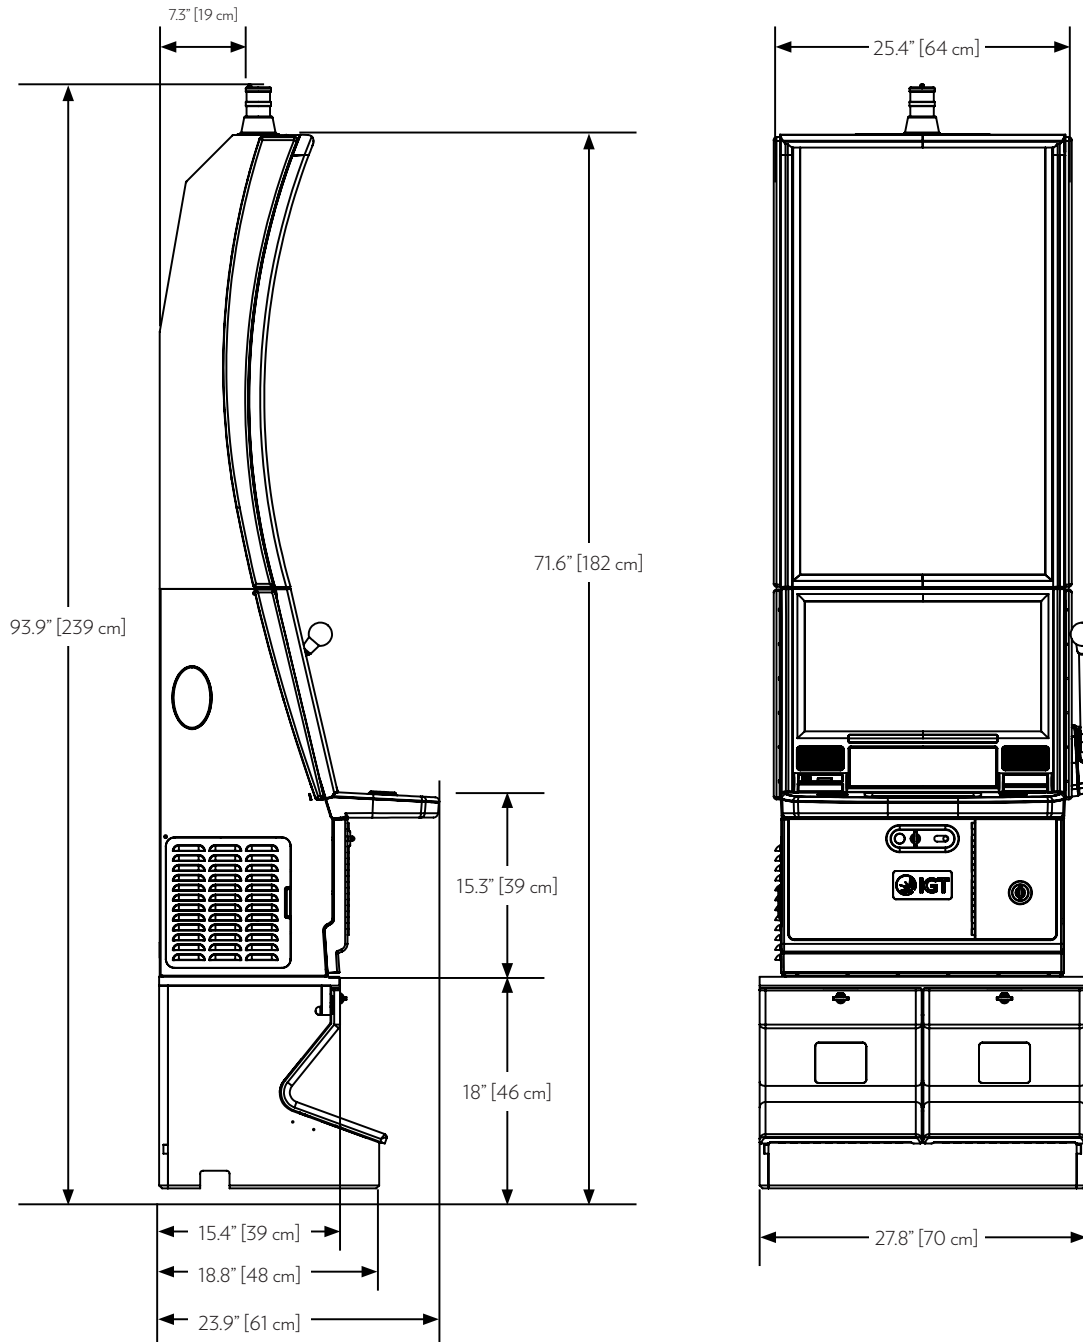

IGT DiamondRS™ Premium Gaming Machine

Refined brilliance.

The DiamondRS™ Premium mechanical spinning-reel gaming machine is a cut above, elevating classic play with research-driven design. Honoring IGT's iconic history while going bigger and bolder, this new cabinet delivers appealing retro styling, modern ergonomics, improved viewing angles, and an all-new Premium content support package. Steeped in market-focused research and fueled by passion and collaboration, the DiamondRS™ Premium is poised to be the best stepper cabinet in the industry.

Benefits and Features

- **Displays**
 - Dazzling 43" Curved Ultra High Definition LCD top box display
 - IGT 23" Diamond Glass™ - 3 mechanical reels with transmissive reel overlay
- **Dynamic Player Panel (DPP)**
 - 10.1" LCD player panel is easier to read and more user friendly
 - Standard inductive wireless charger and USB charging port
 - Physical repeat bet button (bash button) that fits nicely in the player's hand
 - Ergonomic and durable button deck design
- **Intelligent Lighting**
 - Side panel lighting for game celebration and player attract
- **Content**
 - Exclusive Premium game library

IGT DiamondRS™ Premium Gaming Machine

Weight - 273 lbs. (124 kg)

Projected footprint - 4.47 ft² (0.415m²)

Power Consumption

120V/60Hz	2.4A (288 Watts)
240V/50Hz	1.2A (288 Watts)

*Slot stand not included