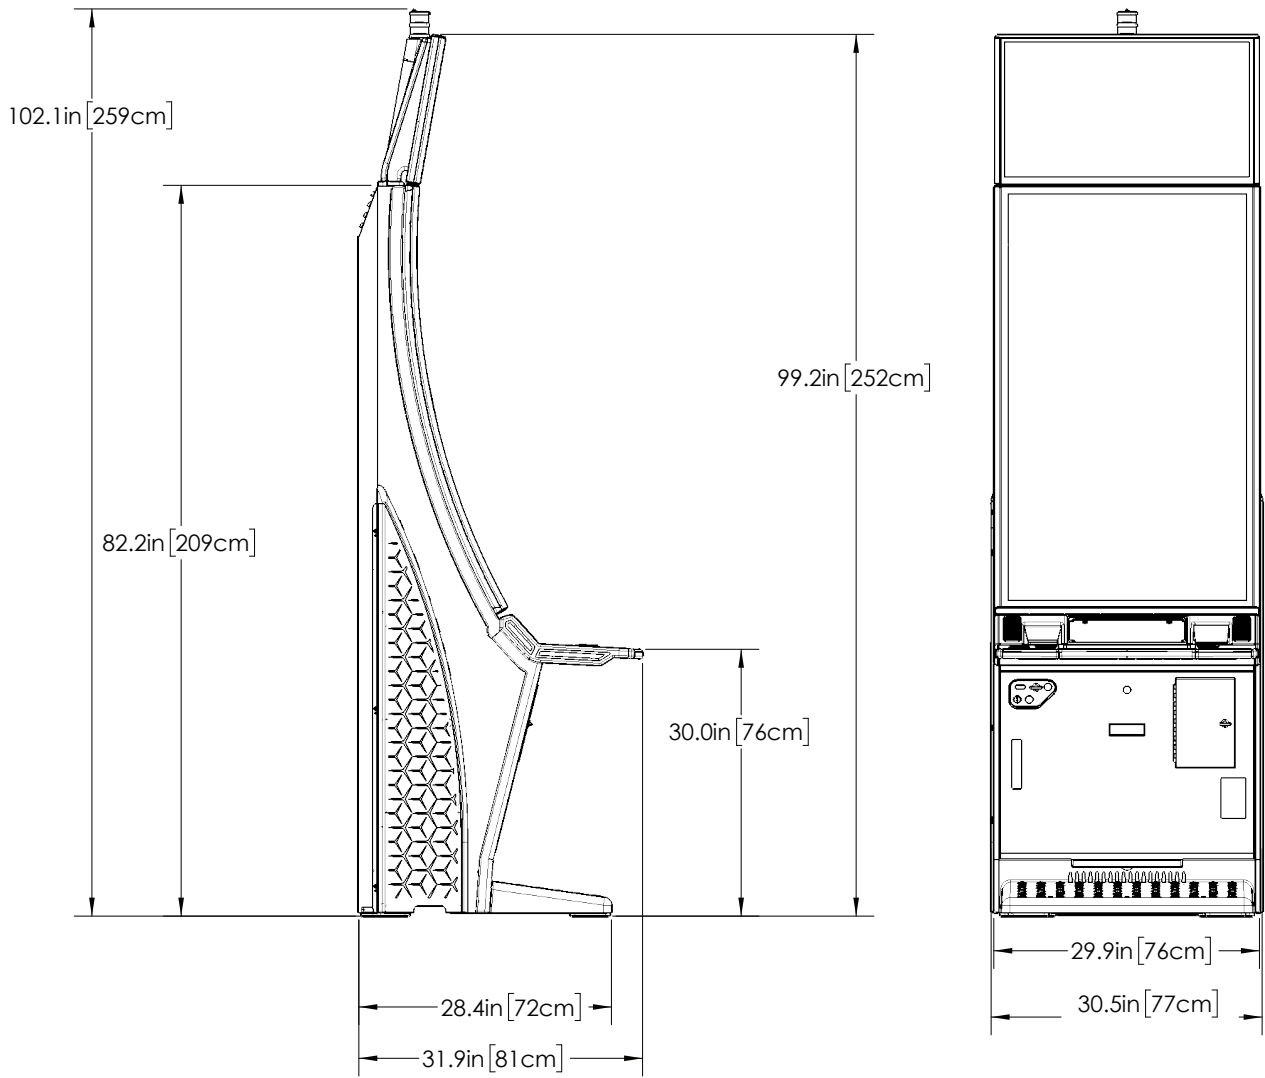

HARDWARE

Rise55™ Gaming Machine

Rise above the rest.

The Rise55™ was designed to showcase Multi-Level Progressive games on your floor, with improved displays, enhanced lighting and a more desirable footprint than similar cabinets. Seeing is believing with the crisp 55-inch Ultra High-Definition screen, set to a lower playfield for ultimate immersion. Enhanced side lighting creates an immediate attraction that generates flow and enlivens the entire area. Most importantly, the reduced footprint will make this the most flexible cabinet on your floor.

Benefits and Features

- **Displays**
 - 55" Ultra High-Definition Screen
 - Narrower bezel with a gentle C-Curve helps reduce glare
 - Enhanced color gamut for improved player experience
 - Larger 15.6" Dynamic Player Panel with Dual Bash buttons
- **Enhanced Lighting**
 - Side lighting feature for differentiated look
 - Showcase in-line and POD configurations
- **Content**
 - Award-winning IGT MLP game library

Visit igt.com/cabinets to learn more

IGT Rise55™ Gaming Machine
 Weight - 402 lbs. (183 kg)
 Projected footprint - 6.77 ft² (0.629 m²)

**Slot stand not included*

Power Consumption

120V/60Hz	2.9A (336 Watts)
240V/50Hz	1.45A (319 Watts)

**Slot stand not included*